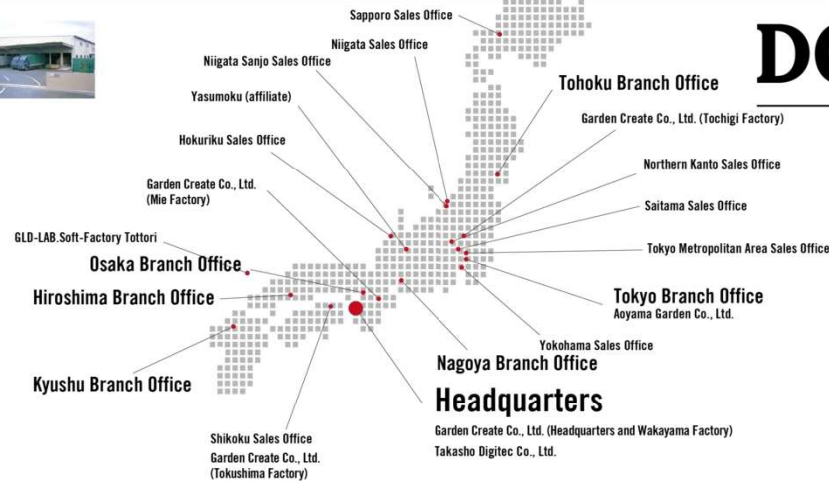

DOMESTIC NETWORK