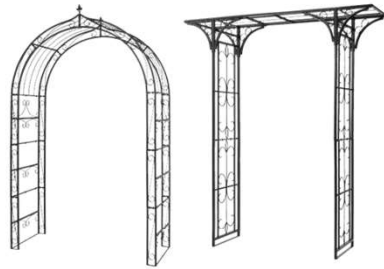

Product range

I Potting Table

With an ideal working height

I Plant Stand

An awesome way to maximize space

A Frame Plant Stand

Nesting Plant stand

Plant shelf

I Pot Holder

Turn it into something extravagant.

Product range

| Rose Arch

Adds height and formality to a garden

Rose Arch

Lovers bench

| Trellis & Topiary

Focal points in the garden

Trellis

Topiary

| Hanging Basket

Smart design for reducing watering

Qsui Aqua

Product range

| Greenhouse