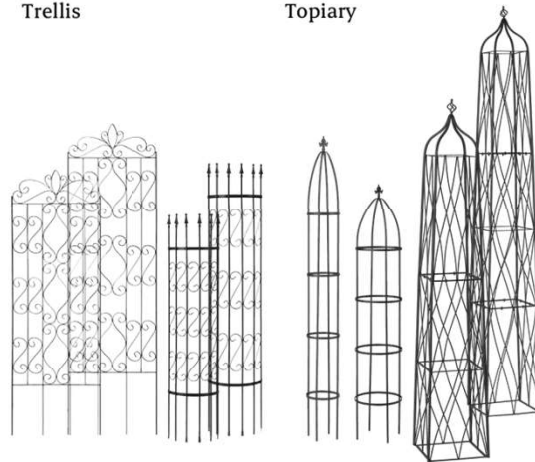

Product range

I Potting Table

With an ideal working height

I Plant Stand

An awesome way to maximize space

A Frame Plant Stand

Nesting Plant stand

Plant shelf

I Pot Holder

Turn it into something extravagant.

Product range

| Rose Arch

Adds height and formality to a garden

Rose Arch

Lovers bench

| Trellis & Topiary

Focal points in the garden

Trellis

Topiary

| Hanging Basket

Smart design for reducing watering

Qsui Aqua

Product range

| Greenhouse