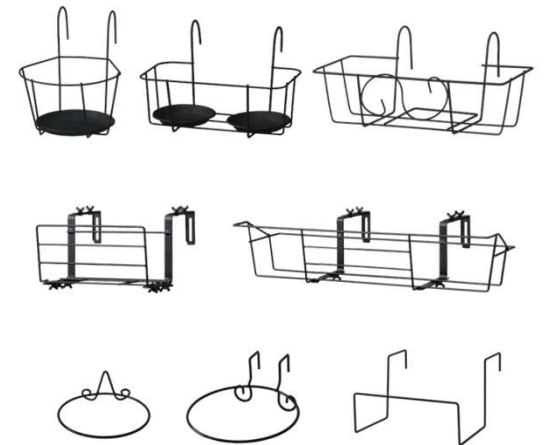

Ideal for a small garden, patio or balcony

Herb Garden

Raised Planter

I POPPY

A cheerful elevated planter for small area

Product range

Wood Barrel

Plastic base design allows excellent drainage

Barrel Round

Barrel Trough

Build A Barrel

Kids Barrel

Wood Planter

The modern contemporary planter

Square & Rectangle

Trellis box

Product range

I Potting Table

With an ideal working height

I Plant Stand

An awesome way to maximize space

A Frame Plant Stand

Nesting Plant stand

Plant shelf

I Pot Holder

Turn it into something extravagant.

Product range

| Rose Arch

Adds height and formality to a garden

Rose Arch

Lovers bench

| Trellis & Topiary